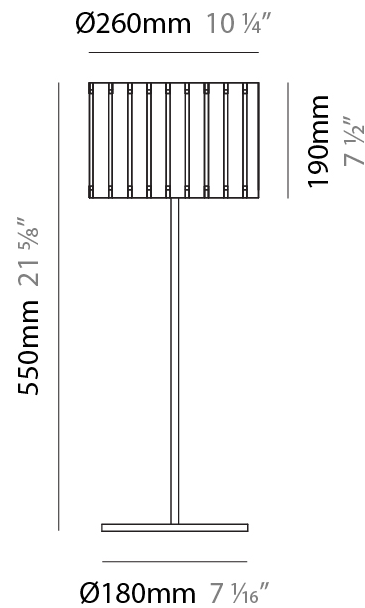

LUZ OCULTA WOOD PORTABLE

D54038-

base number   Finish Options   Finish Options

1. To build a product code in our configurator select the specify button on the base model # product page
2. To build a manual product code on this datasheet choose from the options listed below in blue font and add the suffix to the base model #

GENERAL

Series: Luz Oculta
Subseries: Luz Oculta Wood
Brand: Fambuena
Division: Design
Mounting Type: Portable
Mounting Location: Table
Subcategory: Table

PHYSICAL

Shape: Cylinder
Diameter (mm): 260
Diameter (in): 10 ¼
Height (mm): 550
Height (in): 21 ⅝
Light Distribution: Direct / Indirect
Fixture Finish: [DOW / NAT](#)
Holder Finish: BRA / BRZ
Fixture Material: Metal / Wood
Upon Request: Bolt Down

ELECTRICAL

Number of Lamps: 1
Lamp Type: LED Retrofit
Lamp Shape: B10
Bulb Included: Bulb Not Included
Max. Wattage Per Lamp (W): 4
Lamp Base: E12
Input Voltage (V): 120

LED

OPTICAL

RATINGS AND CERTIFICATIONS

Certified By: Certified for North American Standards
IP rating: IP20